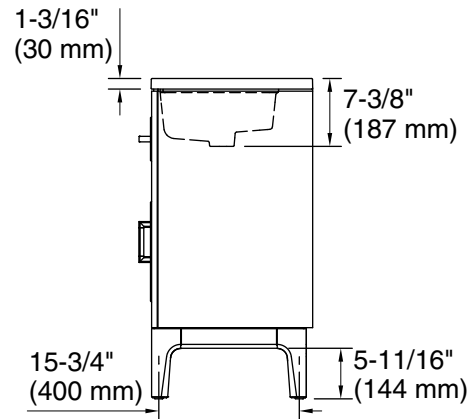

Features

- One full-extension 12-3/4" (325 mm) drawer with soft-close side-mount slides
- Three-way adjustable slow-close door hinges for easy cabinet access
- 18" (457 mm) cabinet interior provides ample storage space
- Finish-matched cabinet interior offers generous clearance for plumbing
- Customize your storage with optional accessories such as floor liners, drawer organizers, and perfectly sized containers (sold separately)
- Coordinates with K-33558 upgraded hardware finishes, K-25815 quartz backsplash, K-25819 quartz side splash, and K-32814-SH2 upgraded legs (sold separately)

Available Colors/Finishes

Color tiles intended for reference only.

Color	Code	Description
	0	White
	1WT	Mohair Grey

Waste Pipe Location Information

Technical Information

All product dimensions are nominal.