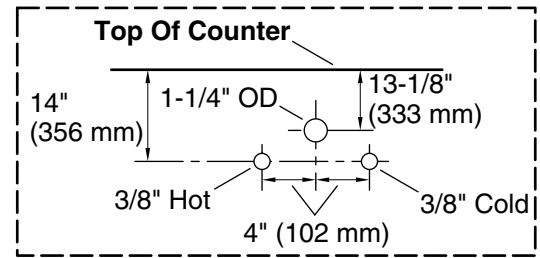

Features

- One full-extension 12-3/4" (325 mm) drawer with soft-close side-mount slides
- Three-way adjustable slow-close door hinges for easy cabinet access
- 18" (457 mm) cabinet interior provides ample storage space
- Finish-matched cabinet interior offers generous clearance for plumbing
- Customize your storage with optional accessories such as floor liners, drawer organizers, and perfectly sized containers (sold separately)
- Coordinates with K-33558 upgraded hardware finishes, K-25815 quartz backsplash, K-25819 quartz side splash, and K-32814-SH2 upgraded legs (sold separately)

Available Colors/Finishes

Color tiles intended for reference only.

Color	Code	Description
	0	White
	1WT	Mohair Grey

Waste Pipe Location Information

Technical Information

All product dimensions are nominal.