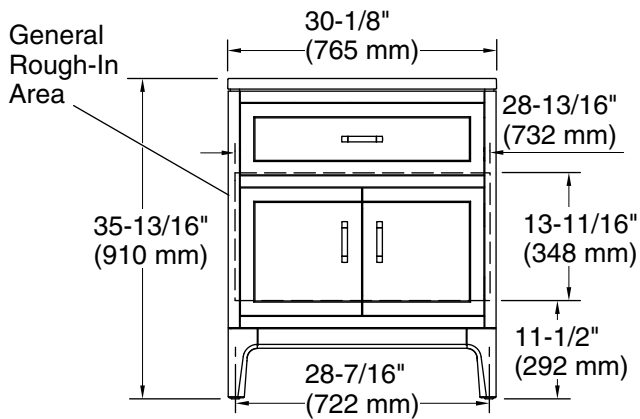

Technical Information

All product dimensions are nominal.

Notes

Install this product according to the installation instructions.