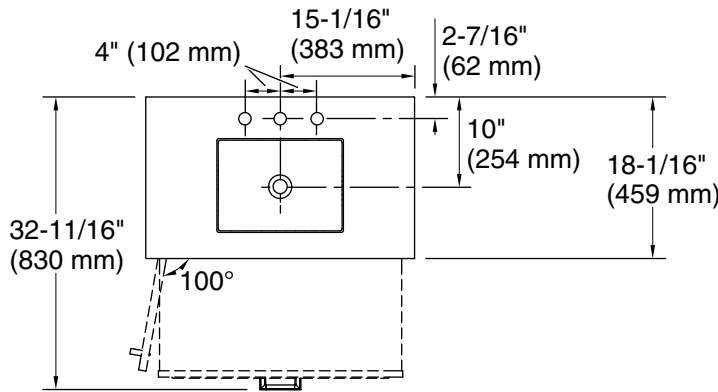

Features

- One full-extension 12-3/4" (325 mm) drawer with soft-close side-mount slides
- Three-way adjustable slow-close door hinges for easy cabinet access
- 18" (457 mm) cabinet interior provides ample storage space
- Finish-matched cabinet interior offers generous clearance for plumbing
- Customize your storage with optional accessories such as floor liners, drawer organizers, and perfectly sized containers (sold separately)
- Coordinates with K-33558 upgraded hardware finishes, K-25815 quartz backsplash, K-25819 quartz side splash, and K-32814-SH2 upgraded legs (sold separately)

Available Colors/Finishes

Color tiles intended for reference only.

Color	Code	Description
	0	White
	1WT	Mohair Grey

Waste Pipe Location Information

Technical Information

All product dimensions are nominal.